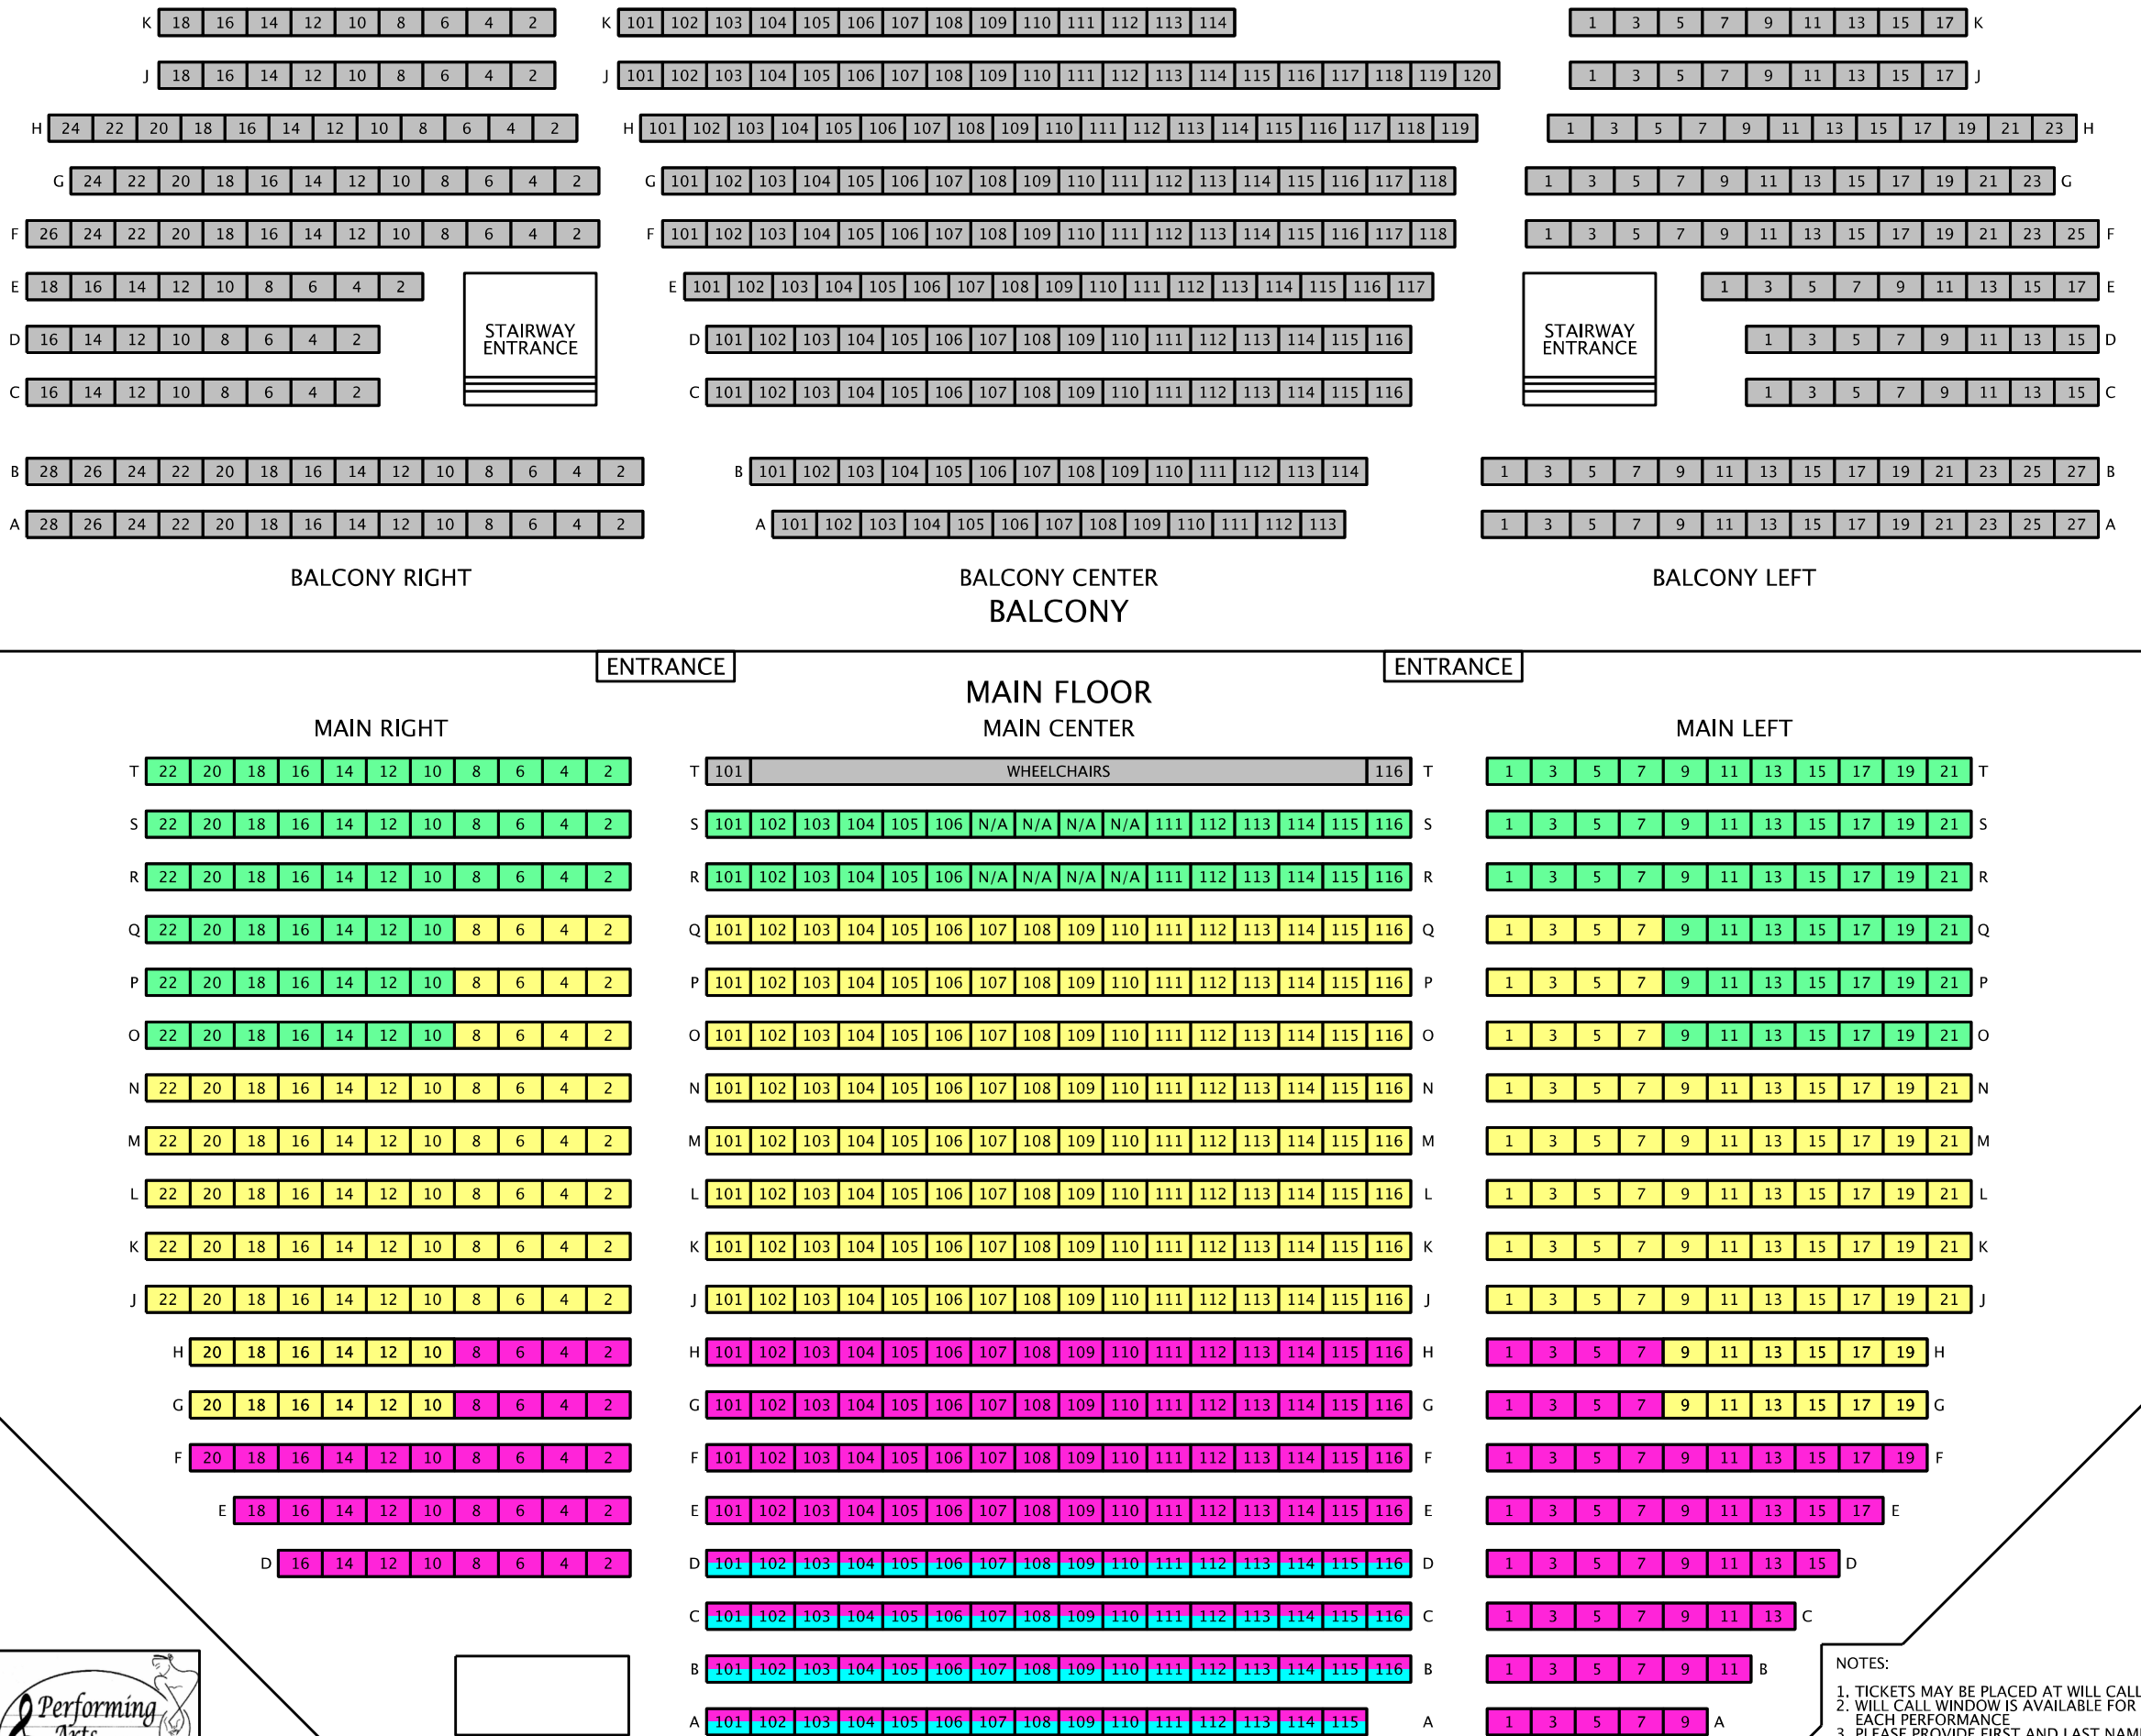

If you have a preferred seating
location, please notify PAL upon
purchase.

Group discounts are available
for Sections C & D. 10% off w/
10+ tickets in single purchase
Sections A, B, C or D.

PRICING LEGEND

SUNDAY TEA (1PM)	\$30
SECTION A	\$20
SECTION B	\$15
SECTION C	\$10
SECTION D	\$5

Saturday, 12/3/2011
The House will open at 7:00 pm.
The Performance begins at 7:30 pm.
With a brief intermission, the
show will end around 9:00 pm.
All Performers will be available
after the performance

Sunday, 12/4/2011
The Nutcracker Tea begins at 1 pm.
The Tea Reserved ticket will be
required to attend this event.
The House opens to all at 1:30 pm.
The Performance begins at 2 pm.
With a brief intermission, the
show will end around 3:30 pm.
All Performers will be available
after the performance

CREATED BY: ESB
DRAWING PROPERTY OF: PAL

NUTCRACKER STAGE

- NOTES:
1. TICKETS MAY BE PLACED AT WILL CALL
 2. WILL CALL WINDOW IS AVAILABLE FOR EACH PERFORMANCE
 3. PLEASE PROVIDE FIRST AND LAST NAMES FOR WILL CALL-PLACING AND PICKING UP
 4. ONLINE TICKETS BOUGHT AFTER 12/5 WILL BE PLACED INTO WILL CALL.
 5. ONLINE TICKETS AFTER 12/8 ARE AUTOMATICALLY PLACED INTO WILL CALL.
 6. N/A - SEATS NOT FOR SALE